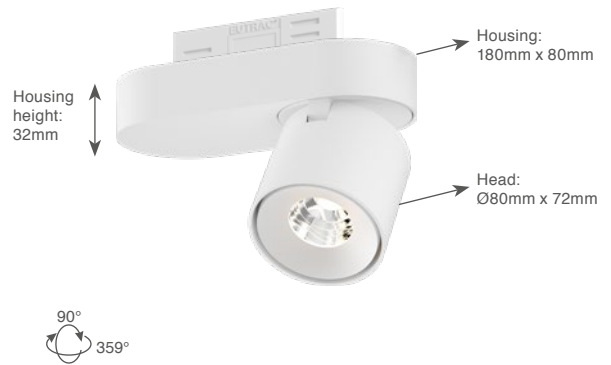

# Titan 3-Phase Cone

Technical Datasheet

**DOXIS**  
LIGHTING FACTORY

General	
Type	3-Phase rail (Eutrac adapter)
Material	Aluminium
Lamp Type	COB LED
Adjustable	Yes (90°/359°)
Dimmable	Yes (Eutrac DALI tracks only)
Cooling	Passive
Energy Class	A++
Weight	885g
Photobiol. Safety	RG1
Class	class I

IP20 960°C LED

**Features:**

High efficiency LED Downlight, equipped with a Bridgelux COB LED.  
Aluminium die-casted, compact design.  
High quality components.  
Various colors available.

Mounting on horizontal tracks only!