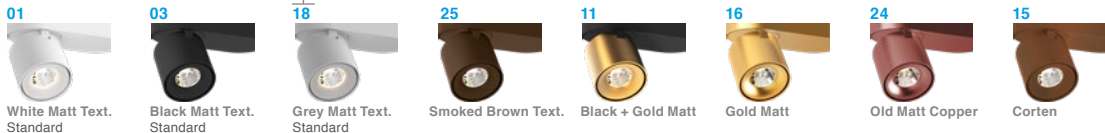

# Titan 3-Phase Cone

Technical Datasheet

**DOXIS**  
LIGHTING FACTORY

General	
Type	3-Phase rail (Eutrac adapter)
Material	Aluminium
Lamp Type	COB LED
Adjustable	Yes (90°/359°)
Dimmable	Yes (Eutrac DALI tracks only)
Cooling	Passive
Energy Class	A++
Weight	885g
Photobiol. Safety	RG1
Class	class I

IP20 960°C LED

**Features:**

High efficiency LED Downlight, equipped with a Bridgelux COB LED.  
Aluminium die-casted, compact design.  
High quality components.  
Various colors available.

Mounting on horizontal tracks only!

**Specifications**

Art. nr.	Lightsource INCLUDED	CCT - CRI	Light output* LED / System	Efficacy** LED / System	Power** LED / System (current)	Power supply INTEGRATED	SDCM
1226.AA.24.927.XX	Bridgelux Vero 10 LED	2700K - Ra90	1100lm / 937lm	124lm/W / 92lm/W	8.9W / 10.2W (350mA)	Non dimmable	3
1226.AA.24.930.XX	Bridgelux Vero 10 LED	3000K - Ra90	1156lm / 984lm	130lm/W / 96lm/W	8.9W / 10.2W (350mA)	Non dimmable	3
1226.AA.24.940.XX	Bridgelux Vero 10 LED	4000K - Ra90	1172lm / 998lm	132lm/W / 98lm/W	8.9W / 10.2W (350mA)	Non dimmable	3
1226.AA.26.927.XX	Bridgelux Vero 10 LED	2700K - Ra90	1100lm / 937lm	124lm/W / 92lm/W	8.9W / 10.2W (350mA)	DALI dim. driver (for Eutrac DALI tracks only)	3
1226.AA.26.930.XX	Bridgelux Vero 10 LED	3000K - Ra90	1156lm / 984lm	130lm/W / 96lm/W	8.9W / 10.2W (350mA)	DALI dim. driver (for Eutrac DALI tracks only)	3
1226.AA.26.940.XX	Bridgelux Vero 10 LED	4000K - Ra90	1172lm / 998lm	132lm/W / 98lm/W	8.9W / 10.2W (350mA)	DALI dim. driver (for Eutrac DALI tracks only)	3

Available colors - 0000.00.00.000.XX  
Other RAL colors on request

**Titan with "Cone" fringing:**